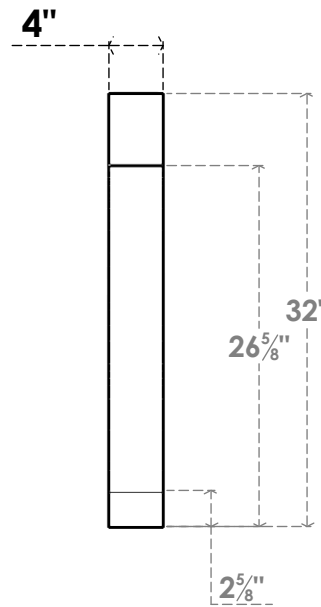

ITEM NUMBER: BRCPC040X24000X32000IMP

4"W X 24"D X 32"H IMPERIAL ARCHITECTURAL GRADE PVC CLOSED KNEE BRACE

SIDE PROFILE

FRONT PROFILE

ISOMETRIC

EKENA MILLWORK
2300 WEST MAIN ST.
CLARKSVILLE, TX 75426
TOLL FREE: 866-607-0453
WWW.EKENAMILLWORK.COM

NOTES

1. INSTALLATION TO BE COMPLETED IN ACCORDANCE WITH MANUFACTURER'S SPECIFICATIONS.
2. DRAWING MAY NOT BE TO SCALE
3. THIS DRAWING IS INTENDED FOR DESIGN AND PLANNING PURPOSES ONLY.
4. ALL INFORMATION CONTAINED HEREIN WAS CURRENT AT THE TIME OF DEVELOPMENT BUT MUST BE REVIEWED AND APPROVED BY THE PRODUCT MANUFACTURER TO BE CONSIDERED ACCURATE.
5. ARCHITECTURAL GRADE PVC PRODUCTS ARE MADE FROM EXPANDED CELLULAR PVC AND COME NATURALLY WHITE BUT MAY BE PAINTED