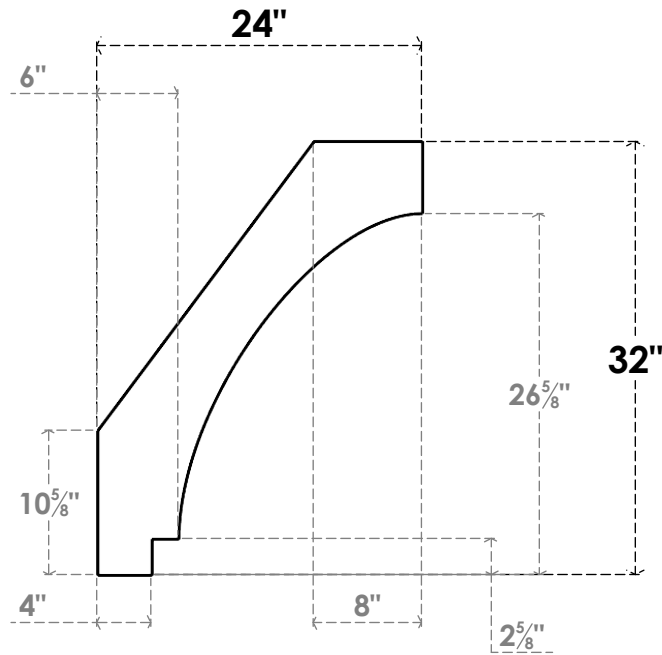

ITEM NUMBER: BRCPC040X24000X32000IMP

4"W X 24"D X 32"H IMPERIAL ARCHITECTURAL GRADE PVC CLOSED KNEE BRACE

SIDE PROFILE

FRONT PROFILE

ISOMETRIC

EKENA MILLWORK
2300 WEST MAIN ST.
CLARKSVILLE, TX 75426
TOLL FREE: 866-607-0453
WWW.EKENAMILLWORK.COM